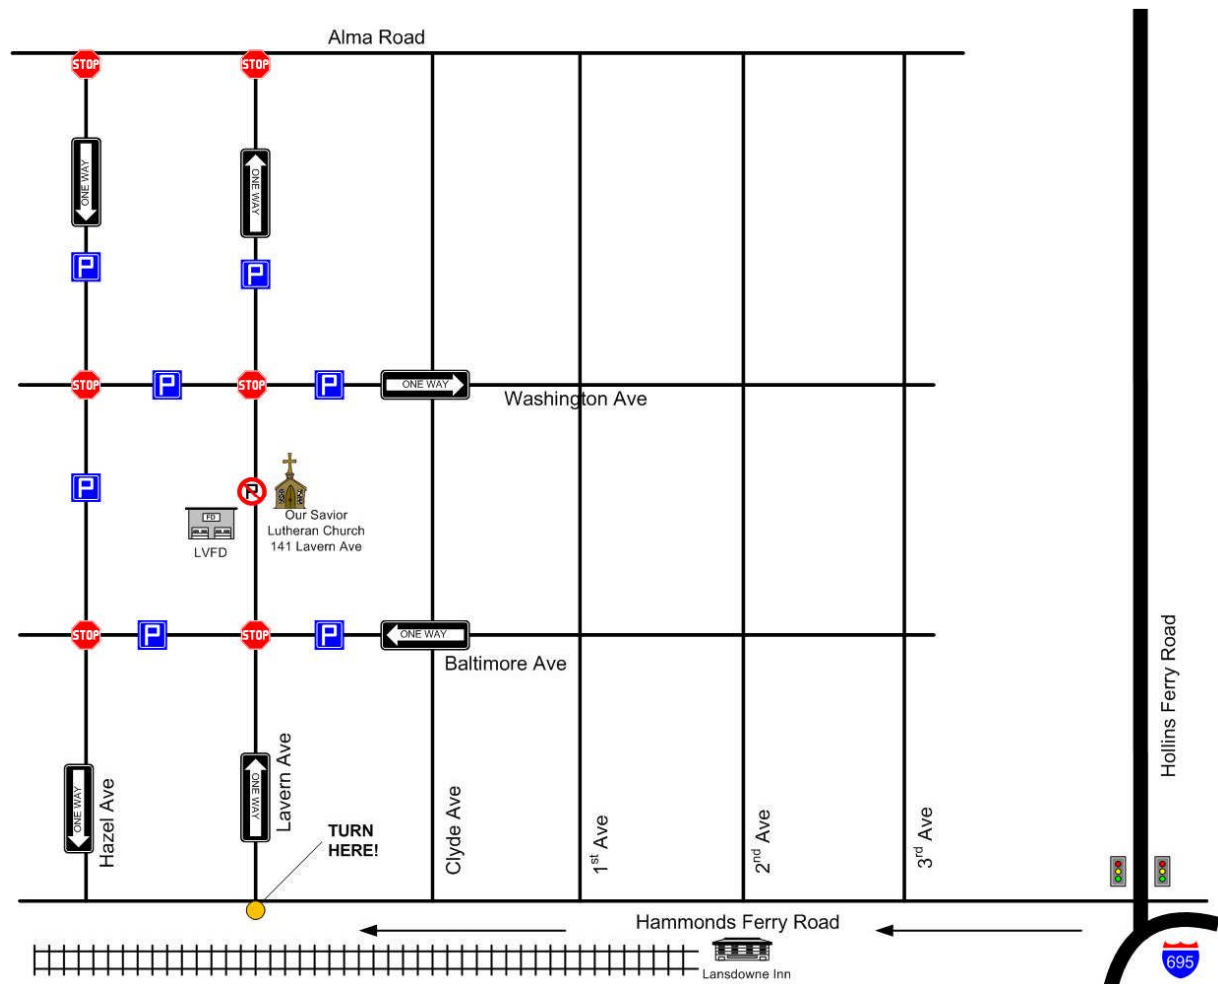

## DIRECTIONS TO GREATER BALTIMORE CACINA WORSHIP SPACE

141 Laverne Ave, Lansdowne, MD 21227

*We will be using facilities at Our Saviour Lutheran Church*

From the North or South, take I-695 to Exit 9, Hollins Ferry Rd. From the North, bear right off the exit and turn LEFT at the 2<sup>nd</sup> stop light, Hammonds Ferry Rd. From the South, make a LEFT off the exit (a stoplight) and proceed to the next stoplight at Hammonds Ferry Rd. Make a LEFT.

Follow Hammonds Ferry Road for approximately 8 blocks. You will pass the Lansdowne Inn on your left. Turn RIGHT onto Lavern Ave.

The church will be 2 blocks on your right. The address is 141 Lavern Avenue. We will be meeting in a room to the right of the main church building. Just follow the stairs down to the entrance.

The church is located in the midst of the neighborhood and does not have a parking lot. You will find available parking in the surrounding block the P's on map are indicators of where you may locate a parking spot.